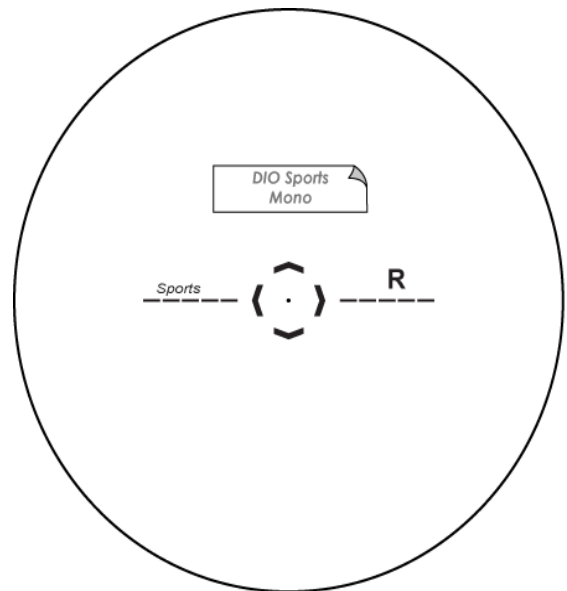

## Specification

Material	MR8	UV cut off (nm)	400
Refractive Index	1.597	Base curve	6/8BC
Gravity	1.30	Max Diameters (mm)	75
Abbe Value	42	Color	Grey/Brown

## Lens Features

- Spherical SV freeform design
- As-worn prescription optimization with 0.01D
- A precise spherical SV high curve lens
- Multi AR coating with EMI

## Power Chart

## Lens Marking Layout