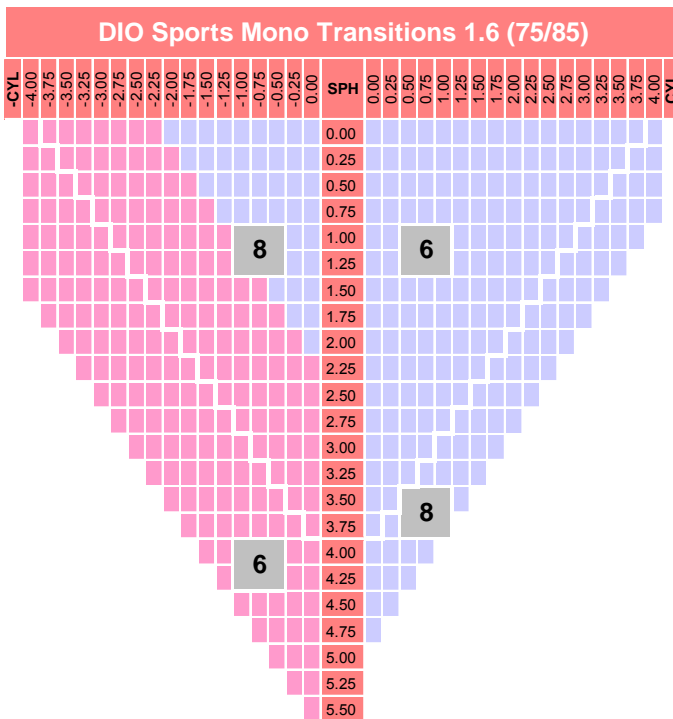

# DIO Sports Mono Transitions 1.6

## Specification

Material	MR8	UV cut off (nm)	400
Refractive Index	1.597	Base curve	6/8BC
Gravity	1.30	Max Diameters (mm)	75
Abbe Value	42	Color	Grey/Brown

## Power Chart

## Lens Marking Layout