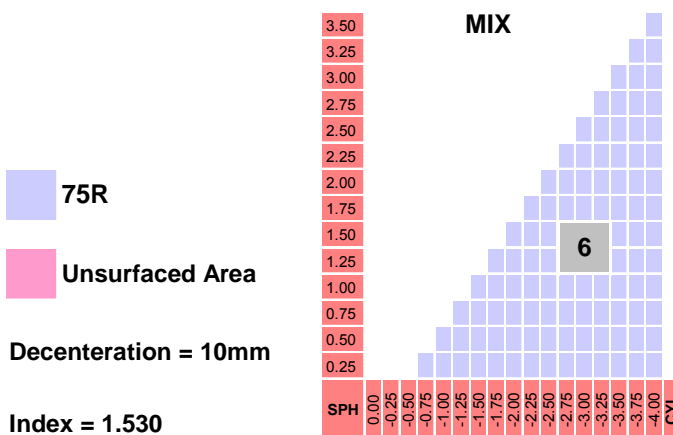

## Specification

Material	MR8	UV cut off (nm)	400
Refractive Index	1.597	Base curve	6/8BC
Gravity	1.30	Max Diameters (mm)	75
Abbe Value	42	Color	Grey/Brown

## Power Chart

## Lens Marking Layout

## Add-on Features

- Precal
- Remote Edging
- Special thickness
- Rx compensation
- Decentration
- Hi cylinder (4-6)
- Prism ( $\leq 4 \Delta$ )
- Mirror coating

Decentration = 10mm

Index = 1.530

\* When your prescription is over of range, please contact us directly.